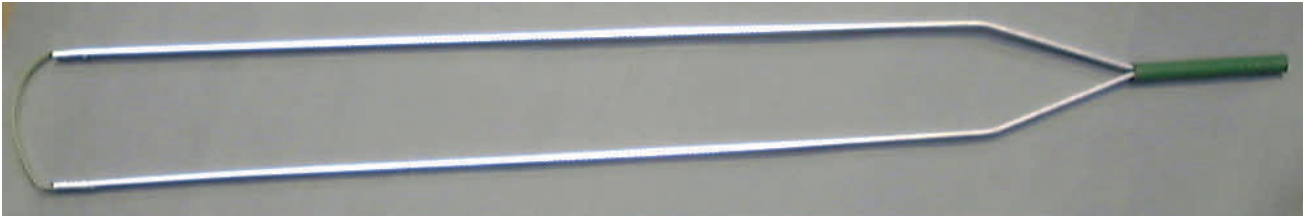

Shelf Display

Stock Control Accessories

BOTTLE PRESENTER

Bottle presenter is a clever tool for pulling bottles towards the front of the shelf so the shelves always look fully stocked. Originally designed for wine bottles but is suitable for other bottles or cans in rows on retail shelves. To use, simply place the loop around the rearmost bottle and gently pull the whole row forward. Sturdy aluminium construction.
760mm long

ANDY-PULL

CHECKOUT DIVIDER

Sturdy checkout divider with message printed both sides.

Also available blank for your own message.

305 mm long

Printed Unit
Blank Unit

PF-CD1
PF-CD2

PRICE LOOK UP UNITS

Units hold 1 sheet of paper. May be use horizontally or vertically. Ideal for use at checkouts.

A3 size with acrylic bracket
A3 size with metal bracket
A4 size with acrylic bracket

A-PLU3A
A-PLU3M
A-PLU4A