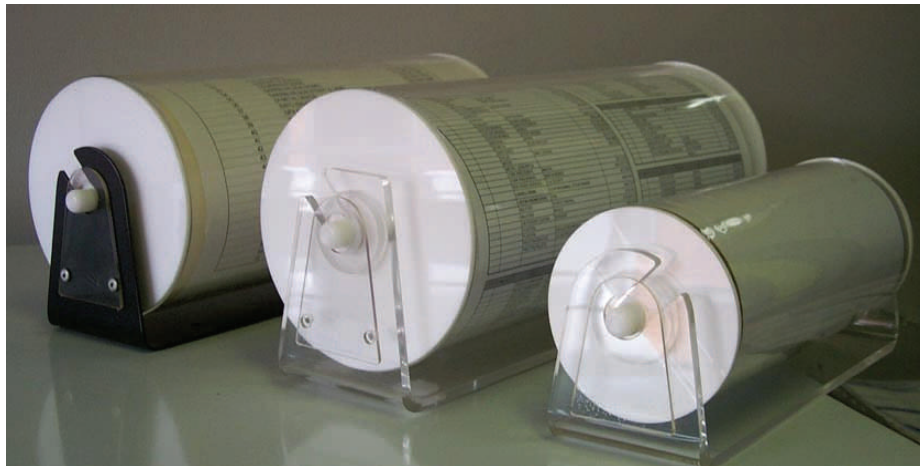

Shelf Display

Stock Control Accessories

BOTTLE PRESENTER

Bottle presenter is a clever tool for pulling bottles towards the front of the shelf so the shelves always look fully stocked. Originally designed for wine bottles but is suitable for other bottles or cans in rows on retail shelves. To use, simply place the loop around the rearmost bottle and gently pull the whole row forward. Sturdy aluminium construction.
760mm long

ANDY-PULL

CHECKOUT DIVIDER

Sturdy checkout divider with message printed both sides.

Also available blank for your own message.

305 mm long

Printed Unit
Blank Unit

PF-CD1
PF-CD2

PRICE LOOK UP UNITS

Units hold 1 sheet of paper. May be use horizontally or vertically. Ideal for use at checkouts.

A3 size with acrylic bracket
A3 size with metal bracket
A4 size with acrylic bracket

A-PLU3A
A-PLU3M
A-PLU4A