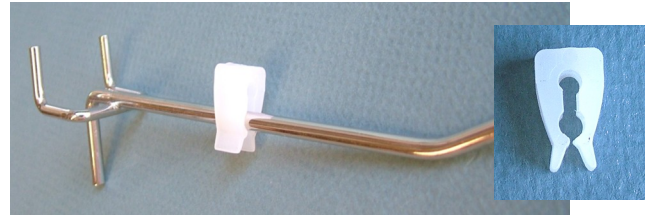

GRID WALL LEG 600mm

- Black **GW-GL24BK**
- Chrome **GW-GL24CR**
- White **GW-GL24WT**

GRID WALL LEG 300mm

- Black **GW-GPL12BK**
- White **GW-GPL12WT**

GRID PANEL CONNECTOR

- Black **GW-JCBK**
- Chrome **GW-JCCR**
- White **GW-JCWT**

GRID SHELF

- 580 x 350mm
- Black **GW-BWS1**
- White **GW-WWS1**

GRID WALL HOOKS

- Black 100mm **GW-BH4**
- Black 150mm **GW-BH6**
- Black 200mm **GW-BH8**
- Black 250mm **GW-BH10**

- White 100mm **GW-WH4**
- White 150mm **GW-WH6**
- White 200mm **GW-WH8**
- White 250mm **GW-WH10**

STRAIGHT ARM BRACKET

- 300mm
- Black **GW-B11**
- White **GW-W11**

7 BALL SLOPING ARM BRACKET

- Black **GW-B7B**
- White **GW-W7B**

Merchandising

Hang Tabs

INVENTORY CONTROL CLIP

Squeeze rubbery "Ears" to slip clip over peg hook. Holds stock towards the front.

DA-ICC

INVENTORY CONTROL PEG

Plastic peg has 2 holes to fit either standard or heavy duty peg hooks.

DA-ICP

DELTA HANG TABS

Adhesive tabs to hang small stock items on dual or single peg hooks.

Ideal as a first aid kit for damaged carded stock.