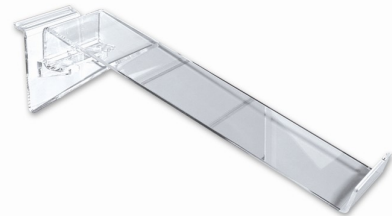

Merchandising

Shopwall Panelling

SHOPWALL PANELS

Shopwall panels are available in standard 2440mm x 1220mm panels and can be cut to any size required. Panels are 18mm thick with white melamine front. Grooves are 100mm apart and include aluminium insert.

White SW-WH4
White SW-WH6
White SW-WH8
White SW-WH10
White SW-WH12

SHELF BRACKETS Ideal for use with glass shelving. Chrome finish.

250mm **SW-SB250**

300mm **SW-SB300**

350mm **SW-SB350**

400mm **SW-SB400**

ROUND TUBING 1200mm x 25mm End Cap

SW-RU4
SW-EC1

Merchandising

Shopwall Accessories

HAT DISPLAYER Each holds 1 hat
 White **SW-WML**
 Black **SW-BML**
 Chrome **SW-ML**

CAP HOLDER
 Chrome. **SW-SPCAP**

U RAIL
 600 mm long. Chrome. **SW-D5556**

CURVED RAIL
 600 mm long. Chrome **SW-681**

HANDBAG ARM
 Chrome **SW-SP5H**

SUNGLASSES HOLDER
 Clear Plastic **SW-AC500**

PICTURE HANGER
 Chrome **SW-NHK**

SIDE ON SHOE HOLDER
 Clear Plastic **SW-AC304**

STRAIGHT OUT SHOE HOLDER
 Clear Plastic 280mm **SW-AC310**