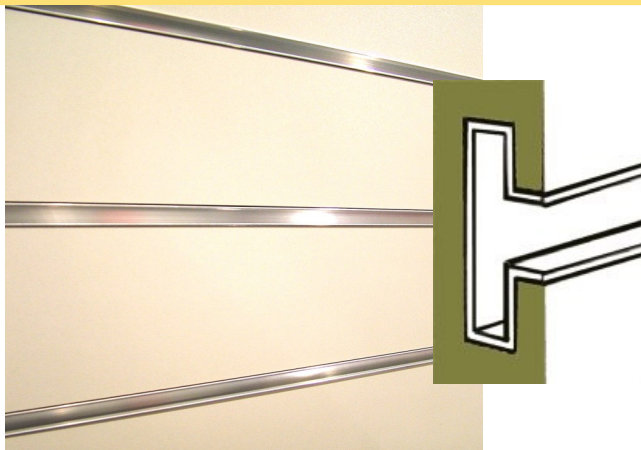

Merchandising

Shopwall Panelling

SHOPWALL PANELS

Shopwall panels are available in standard 2440mm x 1220mm panels and can be cut to any size required. Panels are 18mm thick with white melamine front. Grooves are 100mm apart and include aluminium insert.

SW-WALL

STRAIGHT ARM 300mm long

6 BALL WATERFALL 430mm long

SHOPWALL HOOKS

100mm	Chrome SW-H4
150 mm	Chrome SW-H6
200 mm	Chrome SW-H8
250 mm	Chrome SW-H10
300 mm	Chrome SW-H12

Black SW-BH4
Black SW-BH6
Black SW-BH8
Black SW-BH10
Black SW-BH12

White SW-WH4
White SW-WH6
White SW-WH8
White SW-WH10
White SW-WH12

SHELF BRACKETS Ideal for use with glass shelving. Chrome finish.

250mm **SW-SB250**

300mm **SW-SB300**

350mm **SW-SB350**

400mm **SW-SB400**

ROUND TUBING 1200mm x 25mm End Cap

SW-RU4
SW-EC1

Merchandising

Shopwall Accessories

HAT DISPLAYER Each holds 1 hat
 White **SW-WML**
 Black **SW-BML**
 Chrome **SW-ML**

CAP HOLDER
 Chrome. **SW-SPCAP**

U RAIL
 600 mm long. Chrome. **SW-D5556**