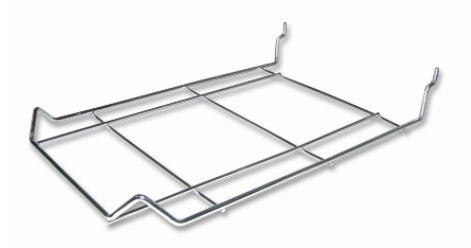

Merchandising

Shopwall Panelling

SHOPWALL PANELS

Shopwall panels are available in standard 2440mm x 1220mm panels and can be cut to any size required. Panels are 18mm thick with white melamine front. Grooves are 100mm apart and include aluminium insert.

White SW-WH4
White SW-WH6
White SW-WH8
White SW-WH10
White SW-WH12

SHELF BRACKETS Ideal for use with glass shelving. Chrome finish.

250mm **SW-SB250**

300mm **SW-SB300**

350mm **SW-SB350**

400mm **SW-SB400**

ROUND TUBING 1200mm x 25mm End Cap

SW-RU4
SW-EC1

Merchandising

Shopwall Accessories

HAT DISPLAYER Each holds 1 hat
 White **SW-WML**
 Black **SW-BML**
 Chrome **SW-ML**

CAP HOLDER
 Chrome. **SW-SPCAP**

U RAIL
 600 mm long. Chrome. **SW-D5556**

CURVED RAIL
 600 mm long. Chrome **SW-681**

HANDBAG ARM
 Chrome **SW-SP5H**

SUNGLASSES HOLDER
 Clear Plastic **SW-AC500**

PICTURE HANGER
 Chrome **SW-NHK**

SIDE ON SHOE HOLDER
 Clear Plastic **SW-AC304**

STRAIGHT OUT SHOE HOLDER
 Clear Plastic 280mm **SW-AC310**