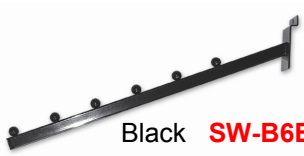

Merchandising

Shopwall Panelling

SHOPWALL PANELS

Shopwall panels are available in standard 2440mm x 1220mm panels and can be cut to any size required. Panels are 18mm thick with white melamine front. Grooves are 100mm apart and include aluminium insert.

SW-WALL

STRAIGHT ARM 300mm long

6 BALL WATERFALL 430mm long

SHOPWALL HOOKS

100mm	Chrome SW-H4
150 mm	Chrome SW-H6
200 mm	Chrome SW-H8
250 mm	Chrome SW-H10
300 mm	Chrome SW-H12

Black SW-BH4
Black SW-BH6
Black SW-BH8
Black SW-BH10
Black SW-BH12

White SW-WH4
White SW-WH6
White SW-WH8
White SW-WH10
White SW-WH12

SHELF BRACKETS Ideal for use with glass shelving. Chrome finish.

250mm **SW-SB250**

300mm **SW-SB300**

350mm **SW-SB350**

400mm **SW-SB400**

ROUND TUBING 1200mm x 25mm End Cap

SW-RU4
SW-EC1

Merchandising

Shopwall Accessories

HAT DISPLAYER Each holds 1 hat
 White **SW-WML**
 Black **SW-BML**
 Chrome **SW-ML**

CAP HOLDER
 Chrome. **SW-SPCAP**

U RAIL
 600 mm long. Chrome. **SW-D5556**