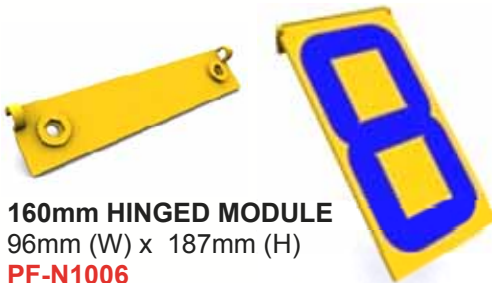

DIGIT MODULE HOLDER
96mm (W) x 187mm (H)
PF-N101

160mm HINGED MODULE
96mm (W) x 187mm (H)
PF-N1006

HINGED MODULE HOLDER
96mm (W)
PF-N106