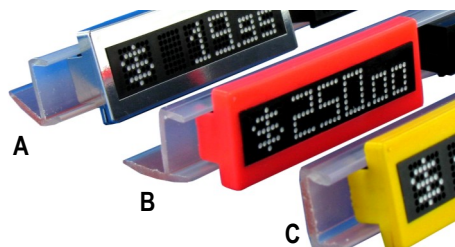

**TAXOM 800 MODULE FRAMES**

52mm (L) x 18mm (H) x 8mm (D) **TX-8006\***

Narrow Metallic **TX-800416**  
52mm (L) x 14mm (H) x 8mm (D)

**TAXOM 800 TOOL TX-800-302**  
(includes 2 pricing modules and samples of clips and frames)

**TAXOM 800 PRICE MODULES**  
50mm (L) x 10mm (H) x 8mm (D)  
Black, Blue, Grey, Red **TX-80020\***

**MODULE BASES**  
55mm (L) x 17mm (H) x 19mm (D)  
Clear **TX-800440** White **TX-800441**  
Does not include modules.

**ADHESIVE STRIPS**  
1 metre or 47mm long  
Does not include module or frame

Profile	47mm	1 metre
A 47° Angled	<b>TX-800473</b>	<b>TX-800475</b>
B 90° Upright	<b>TX-800473B</b>	<b>TX-800476</b>
C For shelf front	<b>TX-800474</b>	<b>TX-800470</b>

**UNIVERSAL CLIP**  
75mm (H) x 52mm (W) x 15mm (D)  
Clips onto almost anything.  
Does not include module or frame **TX-800472**

**SHELF HOLDER**  
11mm (H) x 28mm (W) x 22mm (D).  
Ideal for glass shelves. 4-10mm  
Does not include module or frame. **TX-800420**