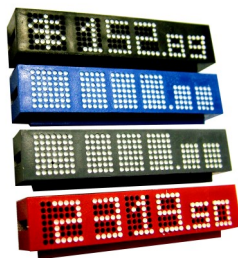

**TAXOM 800 PRICING SYSTEM**

Taxom has made price changes for small pricing modules, quicker and easier than ever. Simply pop the module into the tool, select numerals, click the handle, and the modules pop out with the new price. Quick and easy! **All components sold separately in packs of 20.**

**TAXOM 800 MODULE FRAMES**

52mm (L) x 18mm (H) x 8mm (D) **TX-8006\***

Narrow Metallic **TX-800416**  
52mm (L) x 14mm (H) x 8mm (D)

**TAXOM 800 TOOL TX-800-302**  
(includes 2 pricing modules and samples of clips and frames)

**TAXOM 800 PRICE MODULES**  
50mm (L) x 10mm (H) x 8mm (D)  
Black, Blue, Grey, Red **TX-80020\***

**MODULE BASES**  
55mm (L) x 17mm (H) x 19mm (D)  
Clear **TX-800440** White **TX-800441**  
Does not include modules.

**TAXOM 500 PRICING SYSTEM**

Taxom 500 has 5mm high pricing numerals. To change prices, turn the dial to the desired number. Slide the numeral module into the Taxom 500 tool, then remove. That is all there is to it. Repeat the procedure for as many numerals as you need. Price modules can then be displayed as required. **All components in packs of 20**