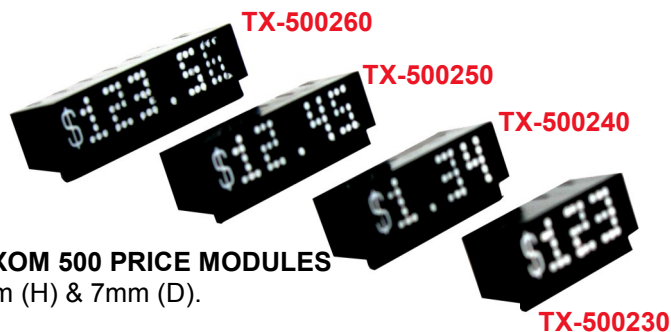

**INFO DISPLAY**  
75mm (H) x 48mm (W) x 50mm (D)  
Holds 60 x 48mm ticket.  
Clear module and ticket holder.  
Module not included. **TX-800401**

**TAXOM 500 TOOL**  
**TX-500-105**  
 (Includes two 6 digit pricing modules)

**TAXOM 500 PRICING SYSTEM**

Taxom 500 has 5mm high pricing numerals. To change prices, turn the dial to the desired number. Slide the numeral module into the Taxom 500 tool, then remove. That is all there is to it. Repeat the procedure for as many numerals as you need. Price modules can then be displayed as required. **All components in packs of 20**