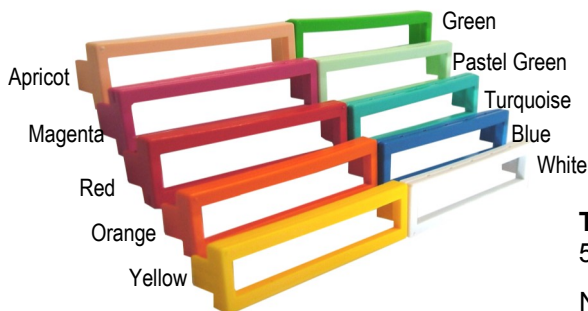

**TAXOM 800 PRICING SYSTEM**

Taxom has made price changes for small pricing modules, quicker and easier than ever. Simply pop the module into the tool, select numerals, click the handle, and the modules pop out with the new price. Quick and easy! **All components sold separately in packs of 20.**

**TAXOM 800 MODULE FRAMES**

52mm (L) x 18mm (H) x 8mm (D) **TX-8006\***

Narrow Metallic **TX-800416**  
52mm (L) x 14mm (H) x 8mm (D)

**TAXOM 800 TOOL TX-800-302**  
(includes 2 pricing modules and samples of clips and frames)

**TAXOM 800 PRICE MODULES**  
50mm (L) x 10mm (H) x 8mm (D)  
Black, Blue, Grey, Red **TX-80020\***

**MODULE BASES**  
55mm (L) x 17mm (H) x 19mm (D)  
Clear **TX-800440** White **TX-800441**  
Does not include modules.