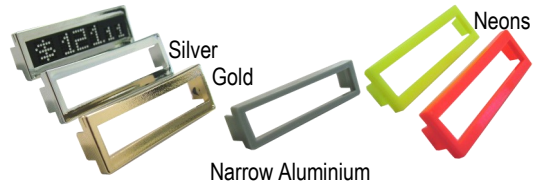

**TAXOM 800 PRICING SYSTEM**

Taxom has made price changes for small pricing modules, quicker and easier than ever. Simply pop the module into the tool, select numerals, click the handle, and the modules pop out with the new price. Quick and easy! **All components sold separately in packs of 20.**

**TAXOM 800 MODULE FRAMES**

52mm (L) x 18mm (H) x 8mm (D) **TX-8006\***

Narrow Metallic **TX-800416**  
52mm (L) x 14mm (H) x 8mm (D)

**TAXOM 800 TOOL TX-800-302**  
(includes 2 pricing modules and samples of clips and frames)

**TAXOM 800 PRICE MODULES**  
50mm (L) x 10mm (H) x 8mm (D)  
Black, Blue, Grey, Red **TX-80020\***

**MODULE BASES**  
55mm (L) x 17mm (H) x 19mm (D)  
Clear **TX-800440** White **TX-800441**  
Does not include modules.

**UNIVERSAL CLIP**  
75mm (H) x 52mm (W) x 15mm (D)  
Clips onto almost anything.  
Does not include module or frame **TX-800472**

**SHELF HOLDER**  
11mm (H) x 28mm (W) x 22mm (D).  
Ideal for glass shelves. 4-10mm  
Does not include module or frame. **TX-800420**