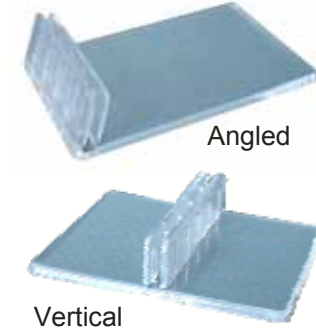

Clips over the front edge of glass shelves.
70 x 25mm

Packs of 10

DA-GP

**SUCTION CUP HOOK**

Clear suction cup.
50 mm diameter.
Packs of 20.

DA-SH with hook

DA-SH1 without hook

Retail Accessories

Display Accessories

LARGE GRIPPER BAR
Holds card to 3 mm thick.
60 x 25 mm sticky base.
Packs of 20.
Clear **UN-2223-6DCL**
White **UN-2223-6DWT**

TICKET RAIL HOLDER
Clips into 37 mm price channel. Can hold ticket 2 different ways.
Packs of 100
UN-2345-37

CLEAR CARD HOLDERS
Angled base 60 x 38 mm
UN-2231
Vertical base 50 x 40 mm
UN-2230
Packs of 100

CLEAR CARD HOLDER
Clear plastic multi use ticket holder.
37 mm long.
Packs of 20.
DA-AAP

ADHESIVE POS GRIP
40 mm long
Packs of 20
DA-PGA