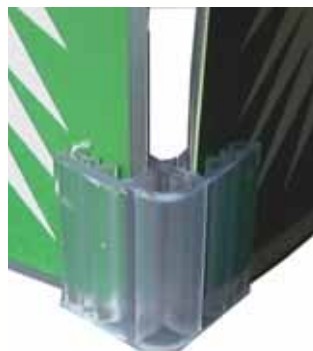

MAGNETIC POS GRIP
40 mm long
Packs of 20
DA-PGM

SUCTION POS GRIP
40 mm long
Packs of 20
DA-PGSC

STACK POS GRIP
25 x 45 mm long
Packs of 20
DA-PGS

DOUBLE POS GRIP
25 x 20 mm
Packs of 20
DA-PGD

RIGHT ANGLED POS GRIP
25 mm wide
Packs of 20
DA-PGR

BASE POS GRIP
25 x 13 mm base **DA-PGB**
WIDE 25 x 28 mm base
DA-PGBW
Packs of 20

BASKET POS GRIP
13 mm wide
Packs of 20
DA-PGH