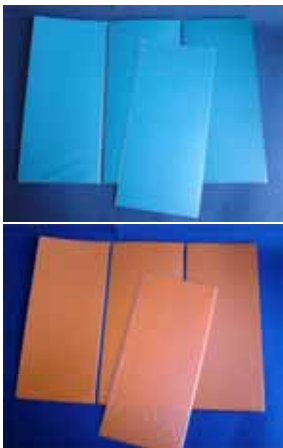

Brochure Display

Menu Holders

Double

Single

DOUBLE & SINGLE SIDED CARD HOLDERS

Clear acrylic holders for menus or tickets.

	Double	Single	Wave
A6	105 x 148 mm		
	A-DS1	A-SS1	N/A
A5	148 x 210 mm		
	A-DS3	A-SS3	A-DW3
A4	210 x 297 mm		
	A-DS5	A-SS5	A-DW4

Wave

BILL FOLDER

100 x 220 mm
HM-HBH

PADDED COVER MENU FOLDERS

A4 6 pockets Gold Print
A4 2 pockets Gold Print
A4 6 pockets No Print
A4 2 pockets No Print

HM-HL
HM-HL2
HM-HLP
HM-HLP2

WINE LIST FOLDER

Padded front cover
A5 6 pockets **HM-HS**

TRIPLE MENU FOLDER

Includes separate wine list. Set holds 8 pages
135 x 300mm.

Blue Set **HM-PP4**
Orange Set **HM-PP5**

FROSTED MENU HOLDERS

All holders designed to hold an A4 sheet as shown.

Studded Menu Holder
Blue Trim Frosted holder
Orange Trim Frosted holder

260 x 330mm **HM-PPL**
370 x 240mm **HM-PP1**
255 x 330mm **HM-PP3**

FROSTED WINE LISTS

Designed to hold wine list
130 x 310mm

Blue Trim List 370 x 135mm **HM-PP2**
Studded List 330 x 160mm **HM-PPS**

Brochure Display