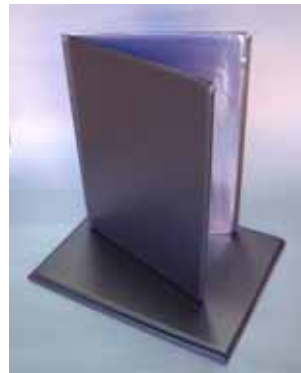

Brochure Display

Menu Holders

Double

Single

DOUBLE & SINGLE SIDED CARD HOLDERS

Clear acrylic holders for menus or tickets.

	Double	Single	Wave
A6	105 x 148 mm		
	A-DS1	A-SS1	N/A
A5	148 x 210 mm		
	A-DS3	A-SS3	A-DW3
A4	210 x 297 mm		
	A-DS5	A-SS5	A-DW4

Wave

BILL FOLDER

100 x 220 mm
HM-HBH

PADDED COVER MENU FOLDERS

A4 6 pockets Gold Print
A4 2 pockets Gold Print
A4 6 pockets No Print
A4 2 pockets No Print

HM-HL
HM-HL2
HM-HLP
HM-HLP2

WINE LIST FOLDER

Padded front cover
A5 6 pockets **HM-HS**

TRIPLE MENU FOLDER

Includes separate wine list. Set holds 8 pages
135 x 300mm.

Blue Set **HM-PP4**
Orange Set **HM-PP5**

FROSTED MENU HOLDERS

All holders designed to hold an A4 sheet as shown.

Studded Menu Holder
Blue Trim Frosted holder
Orange Trim Frosted holder