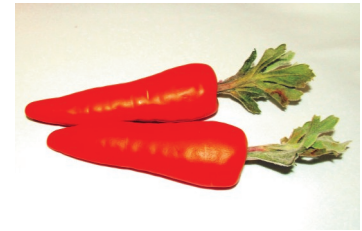

Fresh Food Display

Artificial Fruit & Veg

APPLES **FD-102**

BANANAS **FD-103**

CAPSICUMS (Colours may vary)
Green **FD-403**
Red **FD-404**

GRAPES BUNCHES

Black **FD-GB2**
Green **FD-GB1,**
Red **FD-GB3**

CARROTS **FD-405**

LEMONS **FD-114**

MANDARINS **FD-115**

MANGOS **FD-159**

ONIONS **FD-020**

ORANGES **FD-116**

PEACH **FD-120**
(flocked polystyrene)

PEARS **FD-119**

POTATOES
Brown **FD-018,** Yellow **FD-019**

TOMATOES **FD-423**

Fresh Food Display

Artificial Garlands & Greenery

VINE TRAIL

Polyester. 3 metres long

FD - VTP

Garlands are ideal
for fresh
food displays!

PARSLEY GARLAND