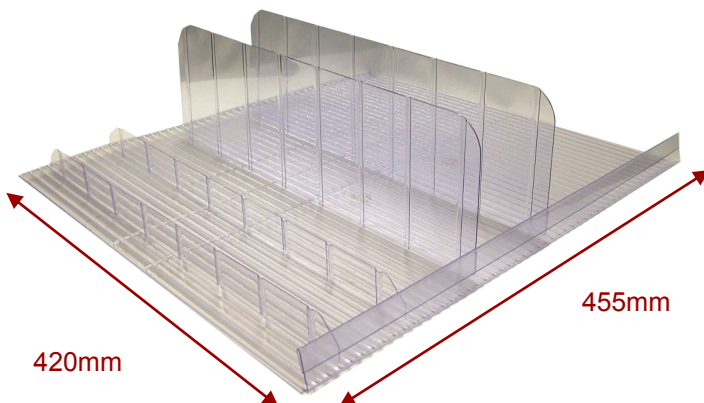

# Shelf Management Solutions

The latest innovation in low cost shelf management solutions

Before and after installation of M-RTRAY in the light globe section of a hardware store.

## Features:

- Clear, flexible PVC mat
- Divider slots every 10mm
- 26mm ticket channel front
- Full clarity to see products
- Angled front for easy visibility
- Ribbed dividers for extra strength
- Dividers push in easily.
- Adjustable divider positioning
- High & Low divider options
- Curved edges for safety.
- No minimum pack quantities.
- Economical
- Quick and easy to install.

**M-RTRAY** Ribbed mat  
Cutting perforations at 190mm and 240mm

**M-FRHD** High Divider 380 x 120mm

**M-FRLD** Low Divider 380 x 25mm

**P.O.S.M. (Point of Sale Material) Pty. Ltd.**  
**[www.posm.com.au](http://www.posm.com.au) (to order online)**  
**Ph: 1800 045 001 Fax: 02 4421 6721**