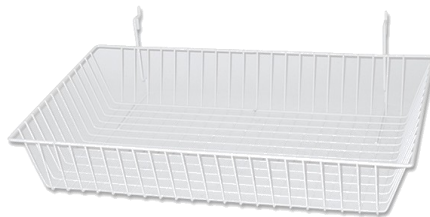

**GRID WALL LEG 300mm**  
 Black **GW-GPL12BK**  
 White **GW-GPL12WT**

**GRID WALL PANELS**

- Black 1500 X 600mm **GW-STG25BK**
- Black 1800 X 600mm **GW-STG26BK**
- Chrome 1800 X 600mm **GW-STG26CR**
- White 1500 X 600mm **GW-STG25WT**
- White 1800 X 600mm **GW-STG26WT**

**GRID PANEL CONNECTOR**  
 Black **GW-JCBK**  
 Chrome **GW-JCCR**  
 White **GW-JCWT**

**WALL BRACKET**  
 Black **GW-WB**  
 White **GW-WWB**

**DOUBLE WALL BRACKET**  
 Black **GW-BUS**

**NARROW BASKET**  
 580 x 300mm  
 Black **GW-BSK11SBK**  
 White **GW-BSK11SWT**

**WIDE BASKET**  
 580 x 380mm  
 Black **GW-BSK11LBK**  
 White **GW-BSK11LWT**

**GRID SHELF**  
 580 x 350mm  
 Black **GW-BWS1**  
 White **GW-WWS1**

**GRID WALL HOOKS**  
 Black 100mm **GW-BH4**  
 Black 150mm **GW-BH6**  
 Black 200mm **GW-BH8**  
 Black 250mm **GW-BH10**