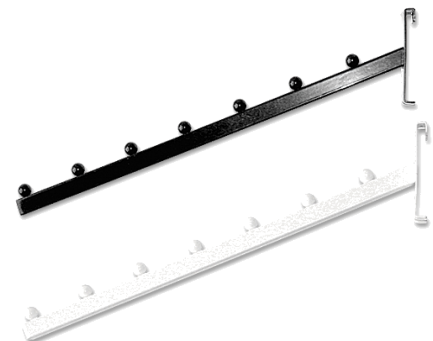

**SIDE ON SHOE HOLDER**  
 Clear Plastic **SW-AC304**

**STRAIGHT OUT SHOE HOLDER**  
 Clear Plastic 280mm **SW-AC310**

**CHROME SHELF BRACKETS**  
 250mm **SW-SB250**  
 300mm **SW-SB300**  
 350mm **SW-SB350**  
 400mm **SW-SB400**

**GRID PANEL CONNECTOR**  
 Black **GW-JCBK**  
 Chrome **GW-JCCR**  
 White **GW-JCWT**

**WALL BRACKET**  
 Black **GW-WB**  
 White **GW-WWB**

**DOUBLE WALL BRACKET**  
 Black **GW-BUS**

**NARROW BASKET**  
 580 x 300mm  
 Black **GW-BSK11SBK**  
 White **GW-BSK11SWT**

**WIDE BASKET**  
 580 x 380mm  
 Black **GW-BSK11LBK**  
 White **GW-BSK11LWT**

**GRID SHELF**  
 580 x 350mm  
 Black **GW-BWS1**  
 White **GW-WWS1**

**GRID WALL HOOKS**  
 Black 100mm **GW-BH4**  
 Black 150mm **GW-BH6**  
 Black 200mm **GW-BH8**  
 Black 250mm **GW-BH10**

**STRAIGHT ARM BRACKET**  
 300mm  
 Black **GW-B11**

**7 BALL SLOPING ARM BRACKET**  
 Black **GW-B7B**  
 White **GW-W7B**

- White 100mm **GW-WH4**
- White 150mm **GW-WH6**
- White 200mm **GW-WH8**
- White 250mm **GW-WH10**