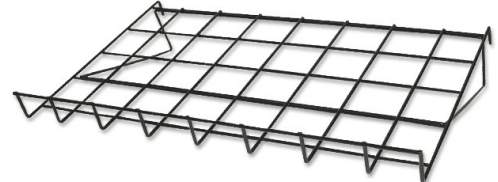

**GRID WALL LEG 300mm**  
 Black **GW-GPL12BK**  
 White **GW-GPL12WT**

**GRID WALL PANELS**

- Black 1500 X 600mm **GW-STG25BK**
- Black 1800 X 600mm **GW-STG26BK**
- Chrome 1800 X 600mm **GW-STG26CR**
- White 1500 X 600mm **GW-STG25WT**
- White 1800 X 600mm **GW-STG26WT**

**GRID PANEL CONNECTOR**  
 Black **GW-JCBK**  
 Chrome **GW-JCCR**  
 White **GW-JCWT**

**WALL BRACKET**  
 Black **GW-WB**  
 White **GW-WWB**

**DOUBLE WALL BRACKET**  
 Black **GW-BUS**

**NARROW BASKET**  
 580 x 300mm  
 Black **GW-BSK11SBK**  
 White **GW-BSK11SWT**

**WIDE BASKET**  
 580 x 380mm  
 Black **GW-BSK11LBK**  
 White **GW-BSK11LWT**

**GRID SHELF**  
 580 x 350mm  
 Black **GW-BWS1**  
 White **GW-WWS1**

**GRID WALL HOOKS**  
 Black 100mm **GW-BH4**  
 Black 150mm **GW-BH6**  
 Black 200mm **GW-BH8**  
 Black 250mm **GW-BH10**